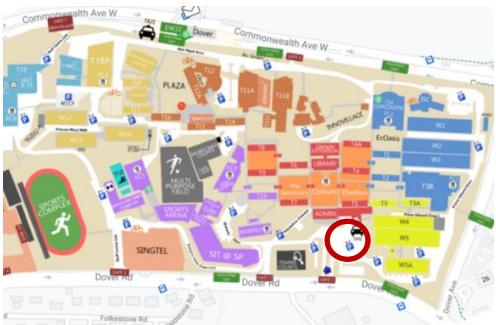

**AMLJ Directions  
@ Singapore Polytechnic  
500 Dover Road, Singapore 139651  
Direction to Carpark**

**Annex A – Location Map**

**Getting to Singapore Polytechnic Digitization Zone (W1411) by Car**

Enter by Gate 1 (along Dover Road)

Corvid Measure Checks by Security at carpark

Turn Right just after leaving the Carpark

Continue along the road

Continue along the road

Reaching the Convention Centre on the left and Dover MRT station on the right, continue forward and ready for left turn.

Left turn at junction

Continue along road to recommended carpark

MSCP

E3

E4

Recommended carpark

- 1) Multi-storey carpark
- 2) E3 &
- 3) E4 carpark

Meeting Location (W1411)