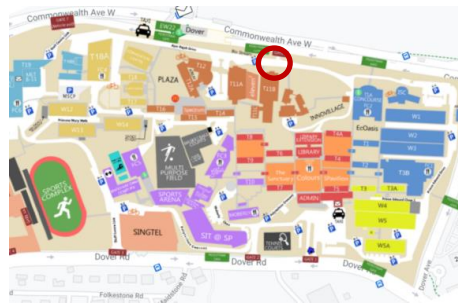

**AMLJ Directions  
@ Singapore Polytechnic  
500 Dover Road, Singapore 139651  
Direction to Carpark**

**Annex A – Location Map**

**Getting to Singapore Polytechnic Digitization Zone (W1411) by Car**

Enter by Gate 1 (along Dover Road)

Corvid Measure Checks by Security at carpark

Turn Right just after leaving the Carpark

Continue along the road

Continue along the road

Reaching the Convention Centre on the left and Dover MRT station on the right, continue forward and ready for left turn.

Left turn at junction

Continue along road to recommended carpark

MSCP

E3

E4

Recommended carpark

- 1) Multi-storey carpark
- 2) E3 &
- 3) E4 carpark

Meeting Location (W1411)