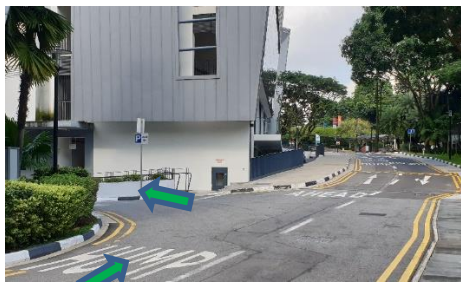

**AMLJ Directions  
@ Singapore Polytechnic  
500 Dover Road, Singapore 139651  
Direction to Carpark**

**Annex A – Location Map**

**Getting to Singapore Polytechnic Digitization Zone (W1411) by Car**

Enter by Gate 1 (along Dover Road)

Corvid Measure Checks by Security at carpark

Turn Right just after leaving the Carpark

Continue along the road

Continue along the road

Reaching the Convention Centre on the left and Dover MRT station on the right, continue forward and ready for left turn.

Left turn at junction

Continue along road to recommended carpark

MSCP

E3

E4

Recommended carpark

- 1) Multi-storey carpark
- 2) E3 &
- 3) E4 carpark

Meeting Location (W1411)