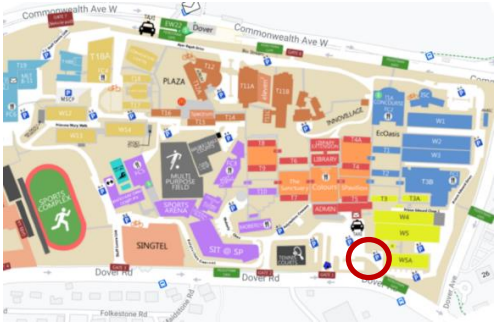

**AMLJ Directions  
@ Singapore Polytechnic  
500 Dover Road, Singapore 139651  
Direction to Carpark**

**Annex A – Location Map**

**Getting to Singapore Polytechnic Digitization Zone (W1411) by Car**

Enter by Gate 1 (along Dover Road)

Corvid Measure Checks by Security at carpark

Turn Right just after leaving the Carpark

Continue along the road

Continue along the road

Reaching the Convention Centre on the left and Dover MRT station on the right, continue forward and ready for left turn.

Left turn at junction

Continue along road to recommended carpark

MSCP

E3

E4

Recommended carpark

- 1) Multi-storey carpark
- 2) E3 &
- 3) E4 carpark

Meeting Location (W1411)