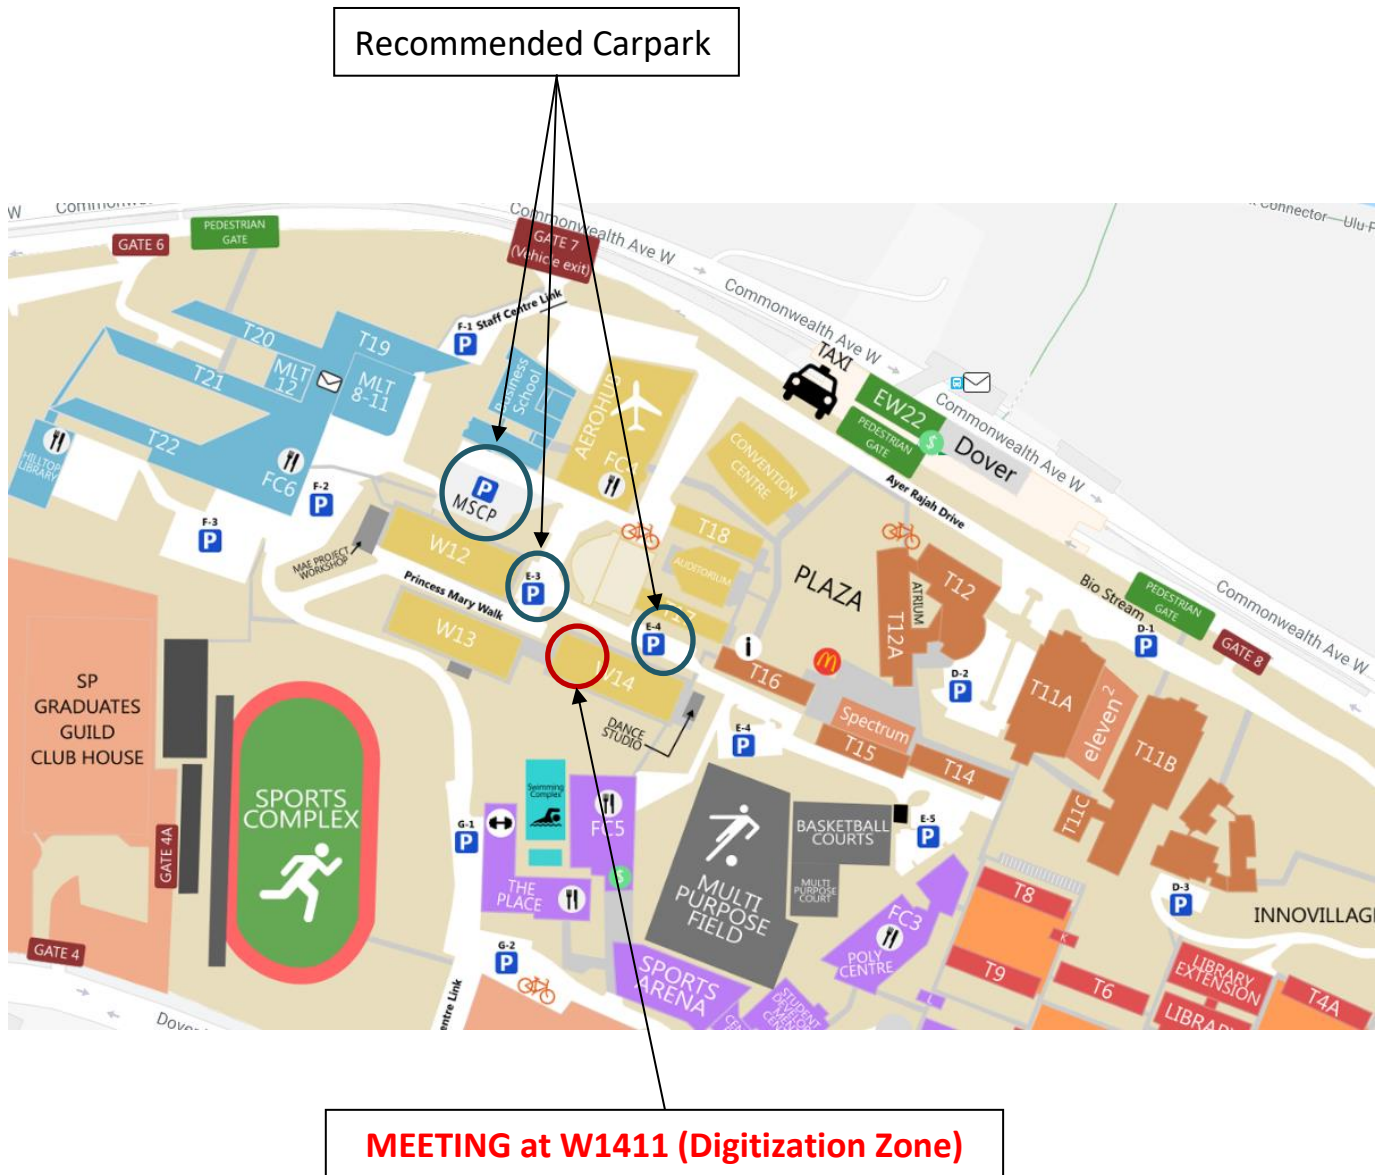

**AMLJ Directions  
@ Singapore Polytechnic  
500 Dover Road, Singapore 139651  
Direction to Carpark**

**Annex A – Location Map**

**Getting to Singapore Polytechnic Digitization Zone (W1411) by Car**

Enter by Gate 1 (along Dover Road)

Corvid Measure Checks by Security at carpark

Turn Right just after leaving the Carpark

Continue along the road

Continue along the road

Reaching the Convention Centre on the left and Dover MRT station on the right, continue forward and ready for left turn.

Left turn at junction

Continue along road to recommended carpark

MSCP

E3

E4

Recommended carpark

- 1) Multi-storey carpark
- 2) E3 &
- 3) E4 carpark

Meeting Location (W1411)